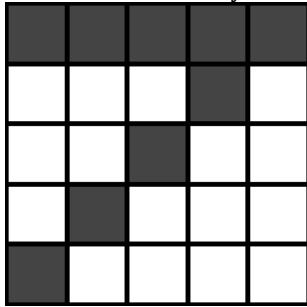

Special games - Not eligible for HotBall - Consolation payout is 50% of sales, not to exceed $150

5. Pink or Black - Lucky Seven

$250 within 32 numbers
Consolation: 50% of sales, not to exceed $150