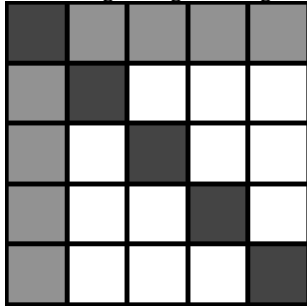

**lakes center**  
FOR YOUTH & FAMILIES

**Regular games - Eligible for HotBall - \$99 payout for games 1-4, 6-9 & 11-14.**

**1. Orange - Regular Bingo**

Horizontal, vertical or diagonal  
Or four corners

**6. Gray - Double Bingo**

Two regular bingos on the same card  
Horizontal, vertical or diagonal  
Or four corners

**11. Blue TINT - Triple Bingo**

Three regular bingos on the same card  
Horizontal, vertical or diagonal  
Or four corners