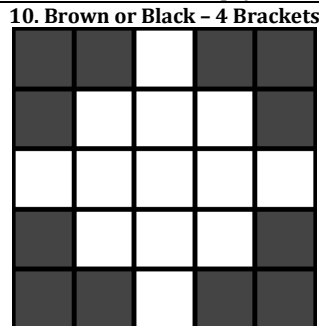

10. Brown or Black - 4 Brackets
$250 within 34 numbers
Consolation: 50% of sales, not to exceed $150