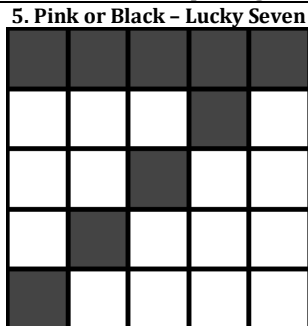

Two regular bingos on the same card
Horizontal, vertical or diagonal
Or four corners

11. Blue TINT - Triple Bingo

Three regular bingos on the same card
Horizontal, vertical or diagonal
Or four corners

2. Blue -

7. Olive - Crazy Angle

From any direction

12. Orange TINT - Double Postage

Block of 4 in in any two corners

3. Green - Block of 6

Includes the free space

8. Red - Hardway Block of 8

Cannot include the free space

14. Green TINT - Block of 9 anywhere

Includes the free space

4. Yellow - Hard Way Bingo

Horizontal or vertical - No Free Space

9. Purple - Small Picture Frame

14. Yellow TINT - Crazy Kite

From any direction

Special games - Not eligible for HotBall - Consolation payout is 50% of sales, not to exceed \$150

5. Pink or Black - Lucky Seven
\$250 within 32 numbers
Consolation: 50% of sales, not to exceed \$150

10. Brown or Black - 4 Brackets
\$250 within 34 numbers
Consolation: 50% of sales, not to exceed \$150